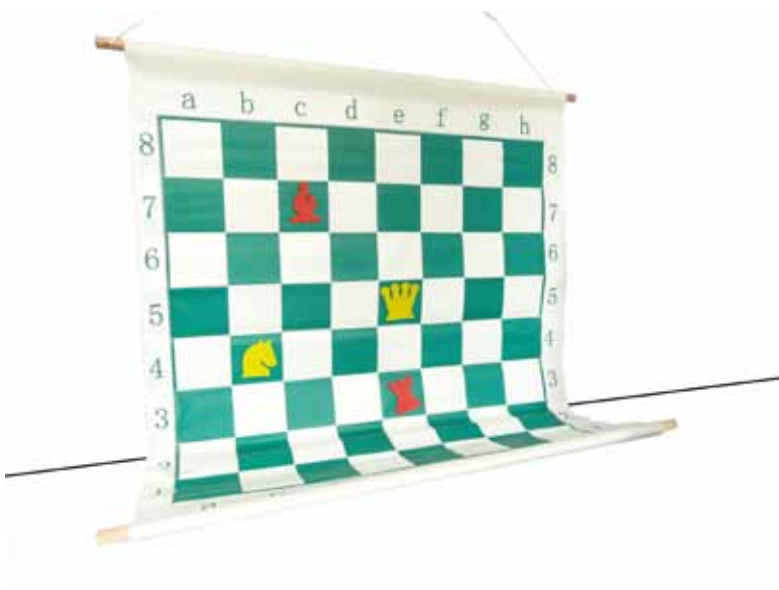

MAGNETIC TRAVEL CHESS

www.eurochessinternational.com

folded only
17x10x1cm

ideal gaming opportunity on the go being extremely light and small

the chess board (16x16cm) is a grey-black application in a black artificial material shell

flat, magnet chess pieces (Ø15mm)

MAGNETIC DEMO BOARD

www.eurochessinternational.com

rollable chess demonstration board

ideal for teaching

board size 73x83,5cm
field size 80mm

king 67x70x3mm